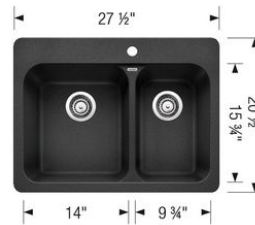

### PRODUCT DIMENSIONS

BLANCO VISION 1 1/2	Colour Finish	Model No.	FEATURES / SPECIFICATIONS						
	<b>Truffle</b>	Main bowl left 401129	<ul style="list-style-type: none"> <li>Made in Canada</li> <li>SILGRANIT® - natural granite composite material, exceptional resistance to heat, scratches and impact</li> <li>Repellant material – does not absorb any liquids, acids or stains</li> <li>Non-porous surface does not require use of any harsh chemicals</li> <li>Includes Hygienic+Plus surface protection formula against bacteria</li> <li>Rear-positioned and centred drain hole maximizes usable bowl and cabinet storage</li> <li>Virtually flat sink bottom prevents glassware from tipping over</li> <li>Versatile undermount and topmount installation options</li> <li>Limited Lifetime Warranty</li> </ul>						
	<b>Cinder</b>	Main bowl left 401392							
	<b>Café</b>	Main bowl left 401127							
	<b>Biscuit</b>	Main bowl left 401824							
	<b>Anthracite</b>	Main bowl left 401126							
			<p><b>DESIGN AND PLANNING TIPS</b></p> <p>Cabinet Size: 30" (760 mm)                      Bowl depth: 8" (205 mm) / 7" (178 mm)                      Note: 4 additional knock-out holes for accessories                      Clips #406251 sold separately for undermount installation.                      Depending on cabinet construction, a different cabinet size may be required.                      Consult the cabinet manufacturer.</p>						
			<p><b>OPTIONAL ACCESSORIES</b></p> <table border="1"> <tr> <td>Stainless Steel Sink Grid SINK GRID, STAINLESS STEEL</td> <td>406392</td> </tr> <tr> <td>Stainless Steel Sink Grid SINK GRID, STAINLESS STEEL</td> <td>406396</td> </tr> <tr> <td>16 Pack 3 1/2" CapFlow strainer cover Stainless steel (fits all BLANCO strainers) BLANCO CAP FLOW</td> <td>406313</td> </tr> </table>	Stainless Steel Sink Grid SINK GRID, STAINLESS STEEL	406392	Stainless Steel Sink Grid SINK GRID, STAINLESS STEEL	406396	16 Pack 3 1/2" CapFlow strainer cover Stainless steel (fits all BLANCO strainers) BLANCO CAP FLOW	406313
Stainless Steel Sink Grid SINK GRID, STAINLESS STEEL	406392								
Stainless Steel Sink Grid SINK GRID, STAINLESS STEEL	406396								
16 Pack 3 1/2" CapFlow strainer cover Stainless steel (fits all BLANCO strainers) BLANCO CAP FLOW	406313								